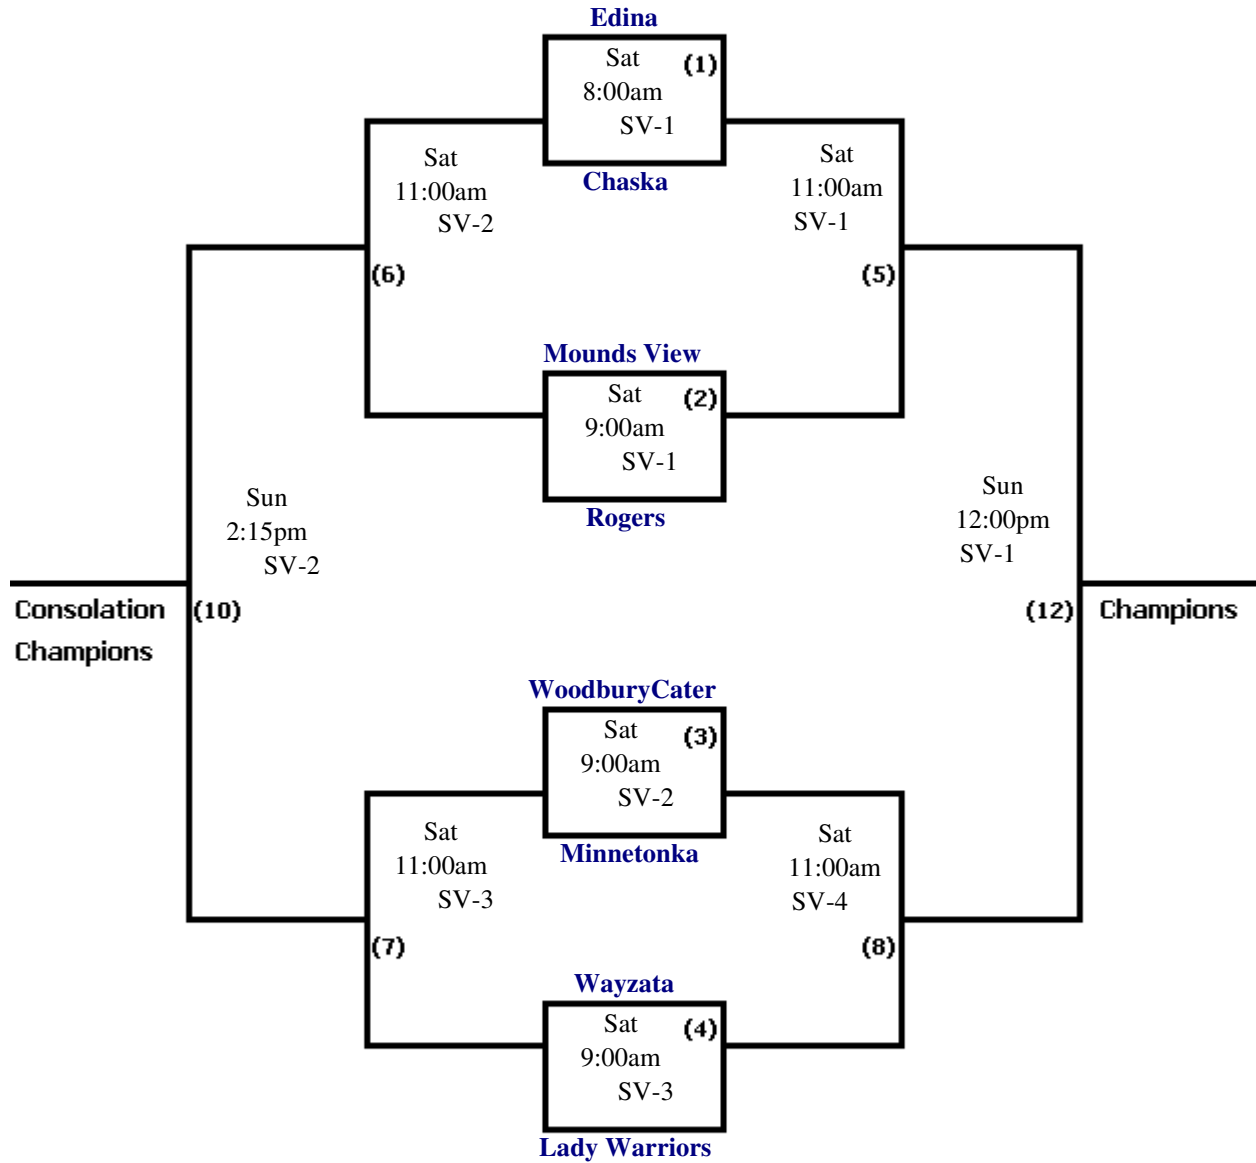

**2010 Edina Girls Classic**  
**January 22nd - 24th, 2010**  
**5th Grade A**

Revised 1/19/2010 - Powered By [Tourneyville](#)

**Friendship Game**

(Defeated 7) **(9)**  
Sun  
2:15pm  
SV-3  
(Defeated 6)

**3rd Place Game**

(Defeated 5) **(11)**  
Sun  
11:00am  
SV-1  
(Defeated 8)

**3rd Place**