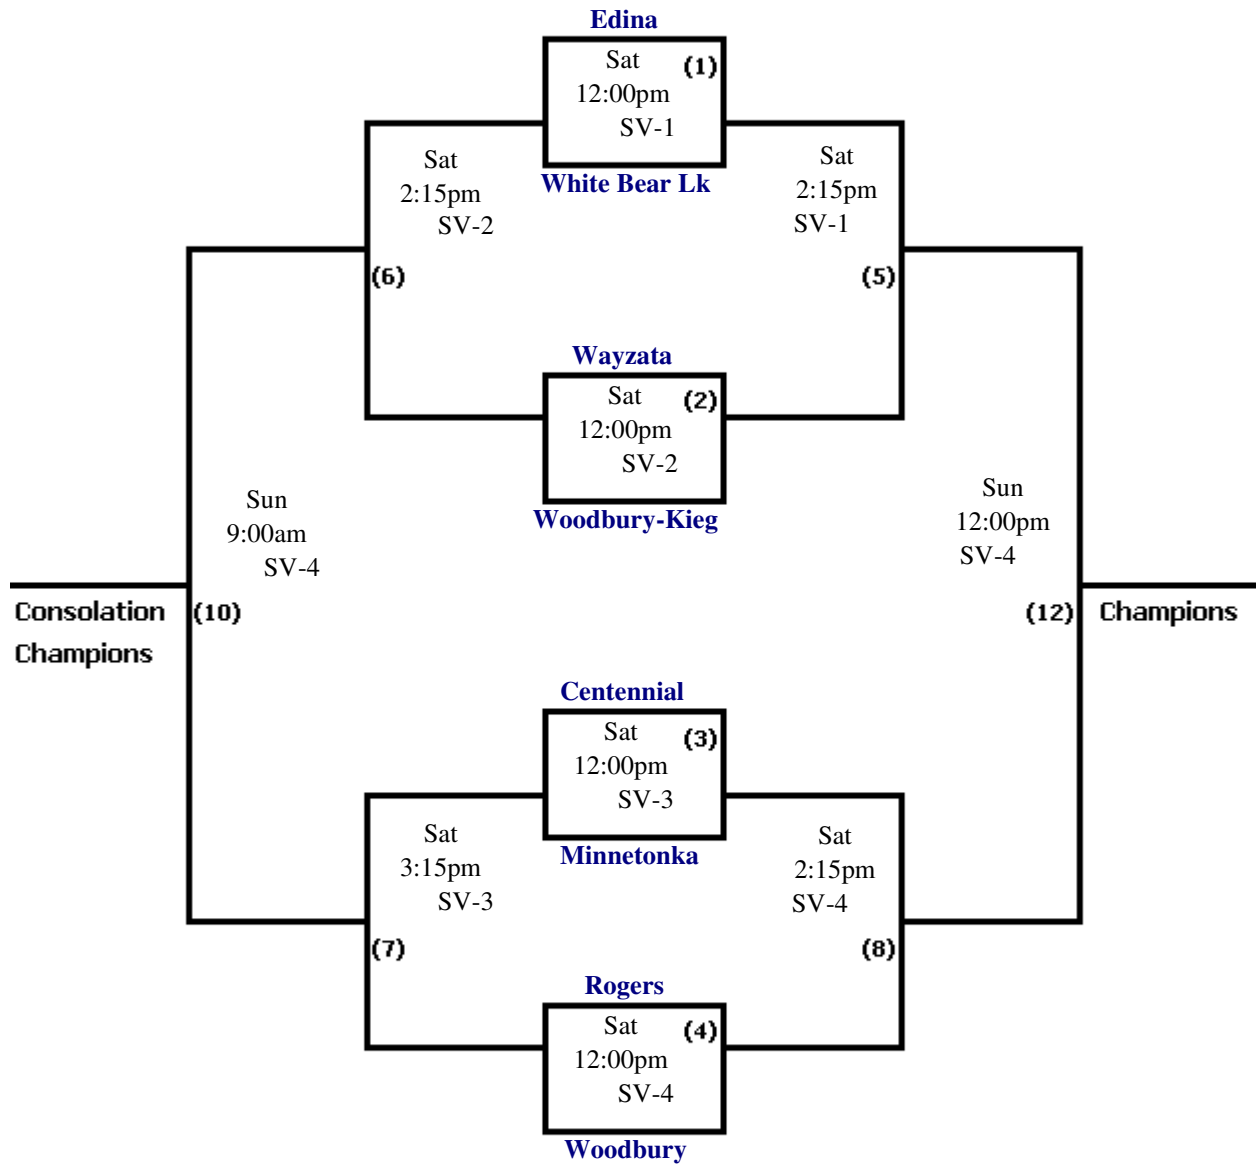

2010 Edina Girls Classic
January 22nd - 24th, 2010
6th Grade A

Revised 1/19/2010 - Powered By [Tourneyville](#)

Friendship Game

(Defeated 7) **(9)**
Sun 12:00pm SV-3
(Defeated 6)

3rd Place Game

(Defeated 5) **(11)**
Sun 11:00am SV-4
(Defeated 8) **3rd Place**