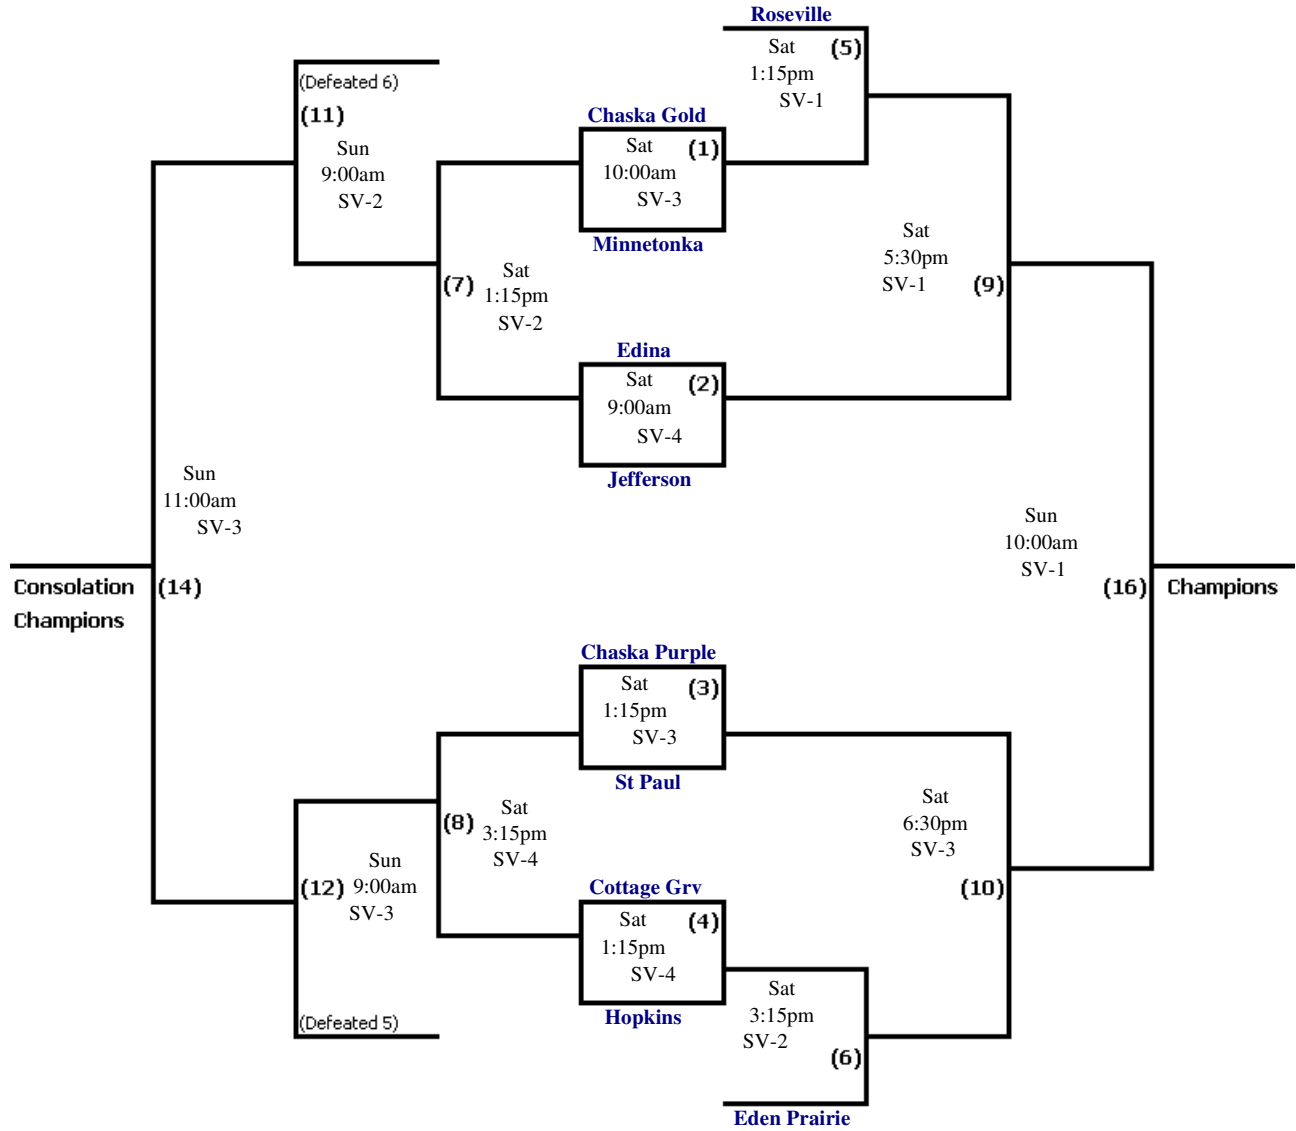

2010 Edina Girls Classic

January 22nd - 24th, 2010

6th Grade B

Revised 1/19/2010 - Powered By [Tourneyville](#)

Friendship Games

(Defeated 7) **(13)**
Sat 5:30pm SV-4
(Defeated 8)

(Defeated 11) **(17)**
Sun 11:00am SV-2
(Defeated 12)

3rd Place Game

(Defeated 9) **(15)**
Sun 9:00am SV-1
(Defeated 10) **3rd Place**