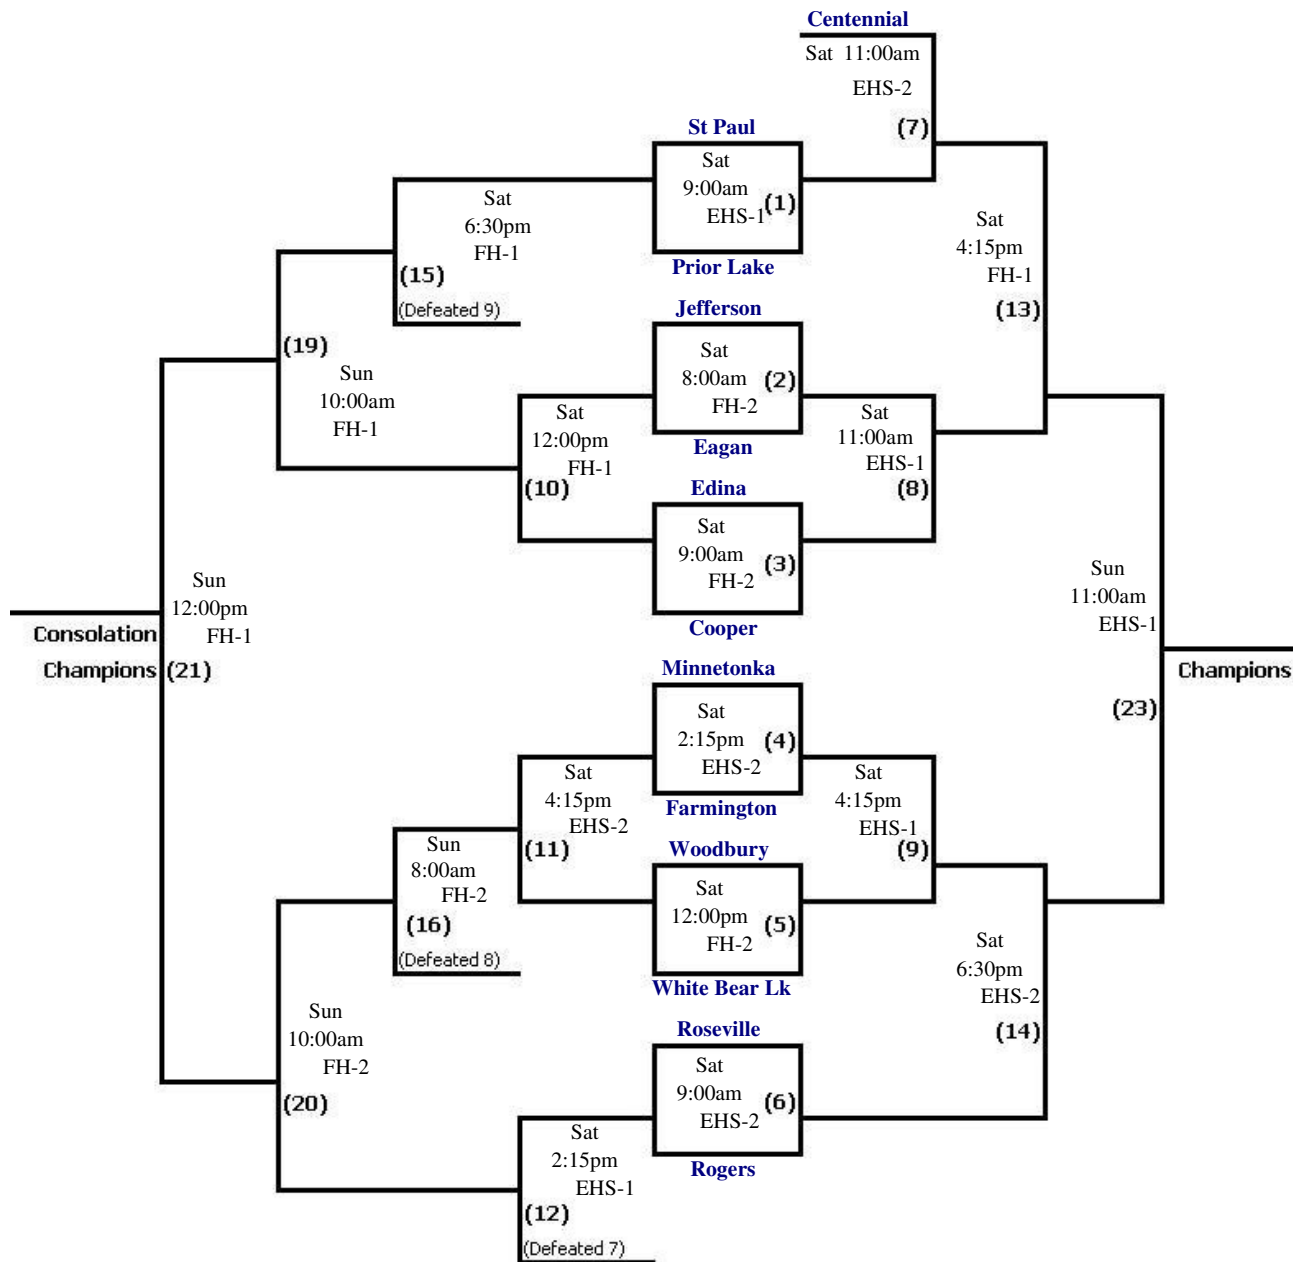

2010 Edina Girls Classic

January 22nd - 24th, 2010

8th Grade A

Revised 1/19/2010 - Powered By [Tourneyville](#)

Friendship Games

(Defeated 11)
Sat 6:30pm
EHS-1
(17)
(Defeated 10)

(Defeated 12)
Sun 11:00am
FH-1
(18)
(Defeated 15)

3rd Place Game

(Defeated 13)
Sun 11:00am
EHS-2
(22)
(Defeated 14)

3rd Place